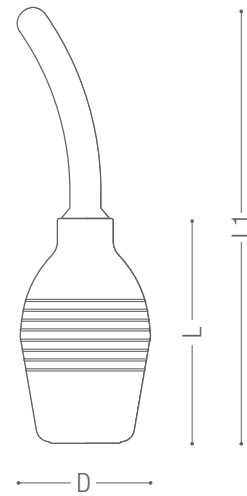

# Travel douches

with flexible pipe

Name	Volume in cm <sup>3</sup> (ml)	Pipe material	Item no.*	L in mm	D in mm	L1 in mm
Vaginal douche bulb 10-oz with flexible white pipe	330	SAROLIT™	4010.3.xx225	136	78	264.5
Vaginal douche bulb 10-oz with flexible white pipe and collar	330	SAROLIT™	4010.3.xx223	136	78	264.5

\* The "xx" in the item numbers is replaced with the color codes (see color chart on fold-out).

**Standard colors:** bulb in 00 red-brown, 10 pastel blue, 30 white, vaginal douche pipe 20 black, 30 white, other colors upon request.

**Bulb material:** SAROLIT™  
physiologically unobjectionable, phthalate-free, cadmium-free, latex-free, Shore hardness 52 A, other Shore hardness upon request.

For the above mentioned vaginal douches, the vaginal douche pipe can be inserted or screwed into the bulb for space-saving reasons. The dimensions in that case are: For item 4010... instead of 270 x Ø 81 mm -> 160 x Ø 81 mm.