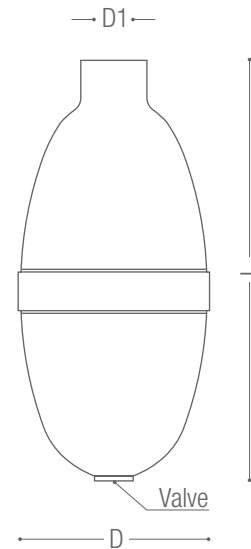

Pump bulbs

Name	Volume in cm ³ (ml)	Item no.*	L in mm	D in mm	D1 in mm
Standard with one inserted valve	47	7323.2.xx001	89	41	6
Standard with one inserted valve	47	7313.2.xx001	89	41	7

* The "xx" in the item numbers is replaced with the color codes (see color chart on fold-out).

Standard colors: 00 red-brown, 10 pastel blue and 20 black, other colors upon request.

Bulb material: SAROLIT™
physiologically unobjectionable, phthalate-free, cadmium-free, latex-free, Shore hardness 52 A, other Shore hardness upon request.