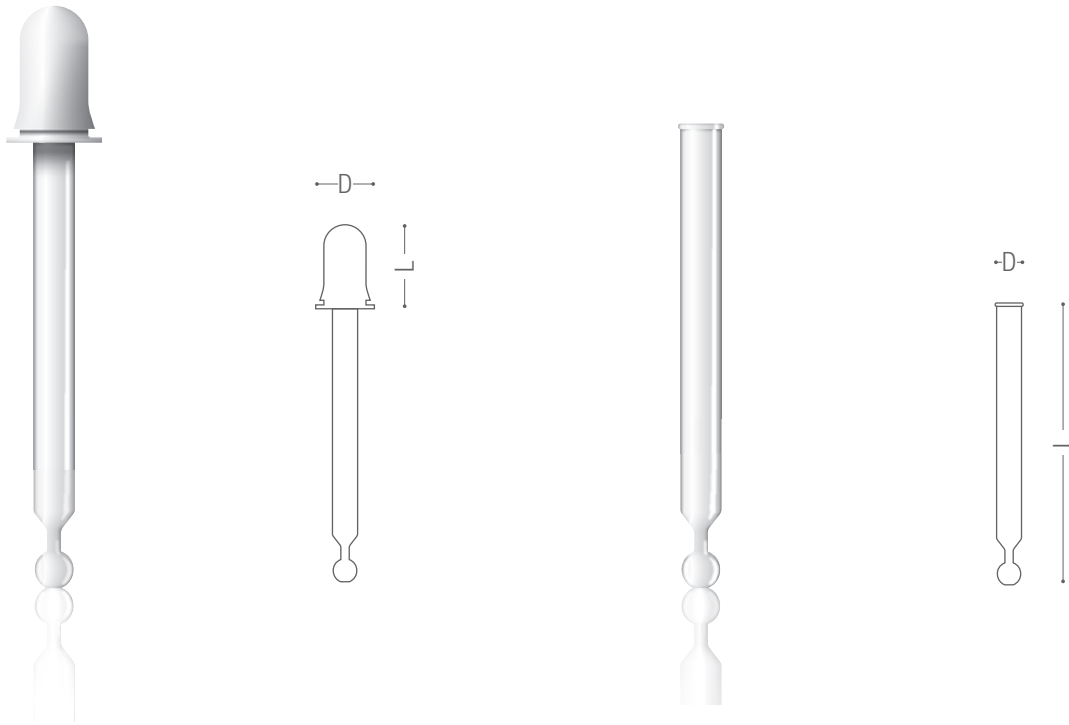

Pipette | Pipette glass

Name	Volume in cm ³ (ml)	Item no.	L in mm	D in mm
Pipette	2	Z360.99	90	14

Name	Volume in cm ³ (ml)	Item no.	L in mm	D in mm
Pipette bulb	1	Z361.99	22	14
Pipette glass	2	Z.362.99	68	5

Standard colors: 30 white
Bulb material: rubber