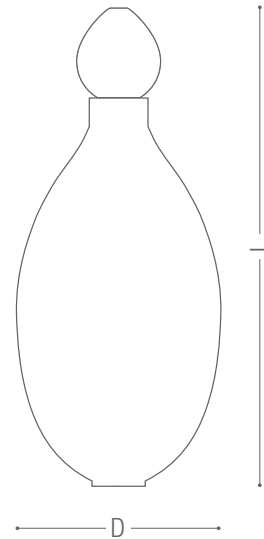

Nasal aspirators

with nasal olive

Name	Volume in cm ³ (ml)	Item no.*	L in mm	D in mm
Pump bulb with nasal olive	40	7203.2.xx053	100.5	43

* The "xx" in the item numbers is replaced with the color codes (see color chart on fold-out).

Standard colors: bulb in 00 red-brown, 10 pastel blue, 20 black, other colors upon request.

Bulb material: SAROLIT™
physiologically unobjectionable, phthalate-free, cadmium-free, latex-free,
Shore hardness 52 A, other Shore hardness upon request.