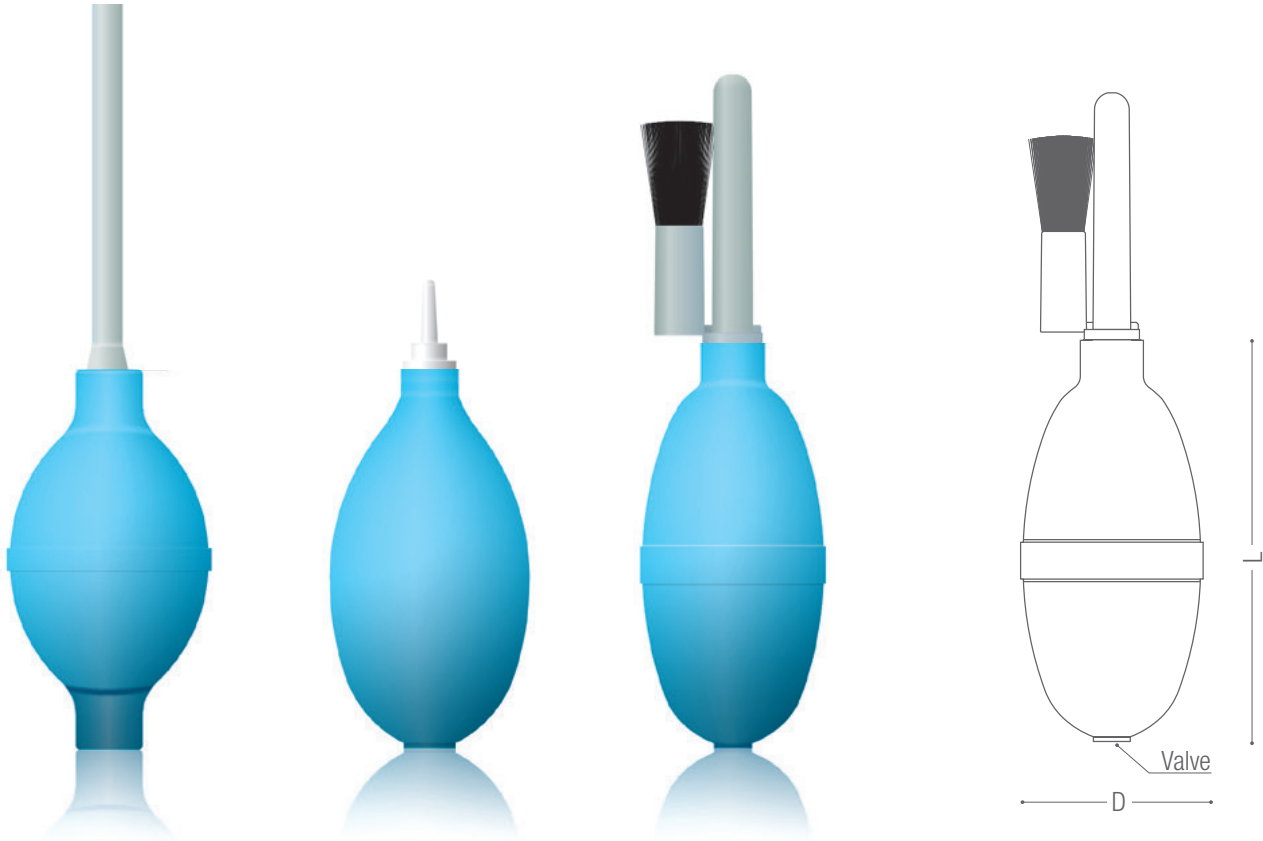

# Bulbs with air blower tips

5103.2.10145

7203.2.10155

7323.2.10957

Name	Volume in cm <sup>3</sup> (ml)	Item no.*	Blow tip	Material	L in mm	D in mm
Inline pump size 3 with bore dust pipe Z600.21	65	5103.2.xx145	Z600.20	PP	93	49
Pump bulb with blow tip, fine, Z645.30	45	7203.2.xx155	Z645.30	PE	82	43
Pump bulb standard with blowout with blower adapter Z501.21	48	7323.2.xx957	Z501.21	ABS	88	41

\* The "xx" in the item numbers is replaced with the color codes (see color chart on fold-out).

All blow tips can be combined with different pump and suction bulbs.  
Our sales team would be glad to advise you.

**Standard colors:** bulbs in 00 red-brown, 10 pastel blue, 20 black,  
other colors upon request.

**Bulb material:** SAROLIT™  
physiologically unobjectionable, phthalate-free, cadmium-free, latex-free,  
Shore hardness 52 A, other Shore hardness upon request.