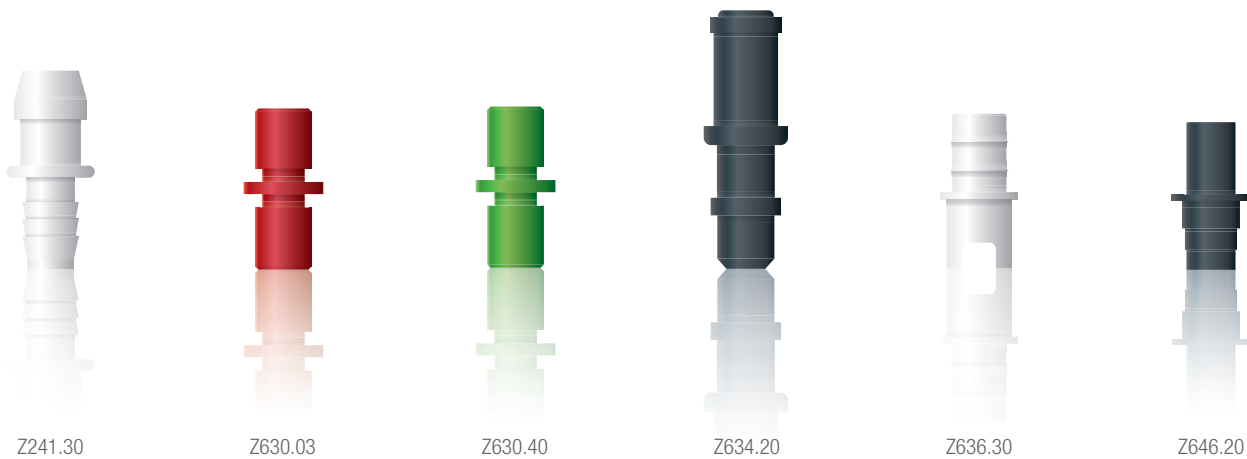

# Adapter

Item no.	Name	Standard color	Material
Z241.xx	Tubing connector irrigation	white	PE
Z630.xx	Tubing connector standard	red + green	PE
Z634.xx	Tubing connector for caultry bulbs	black	PE
Z636.xx	Suction connector for enemas	white	PE
Z646.xx	Stepped connector	black	PE

\* The "xx" in the item numbers is replaced with the color codes (see color chart on fold-out).

Other colors and other material upon request.

All adapter can be combined with different pump and suction bulbs.